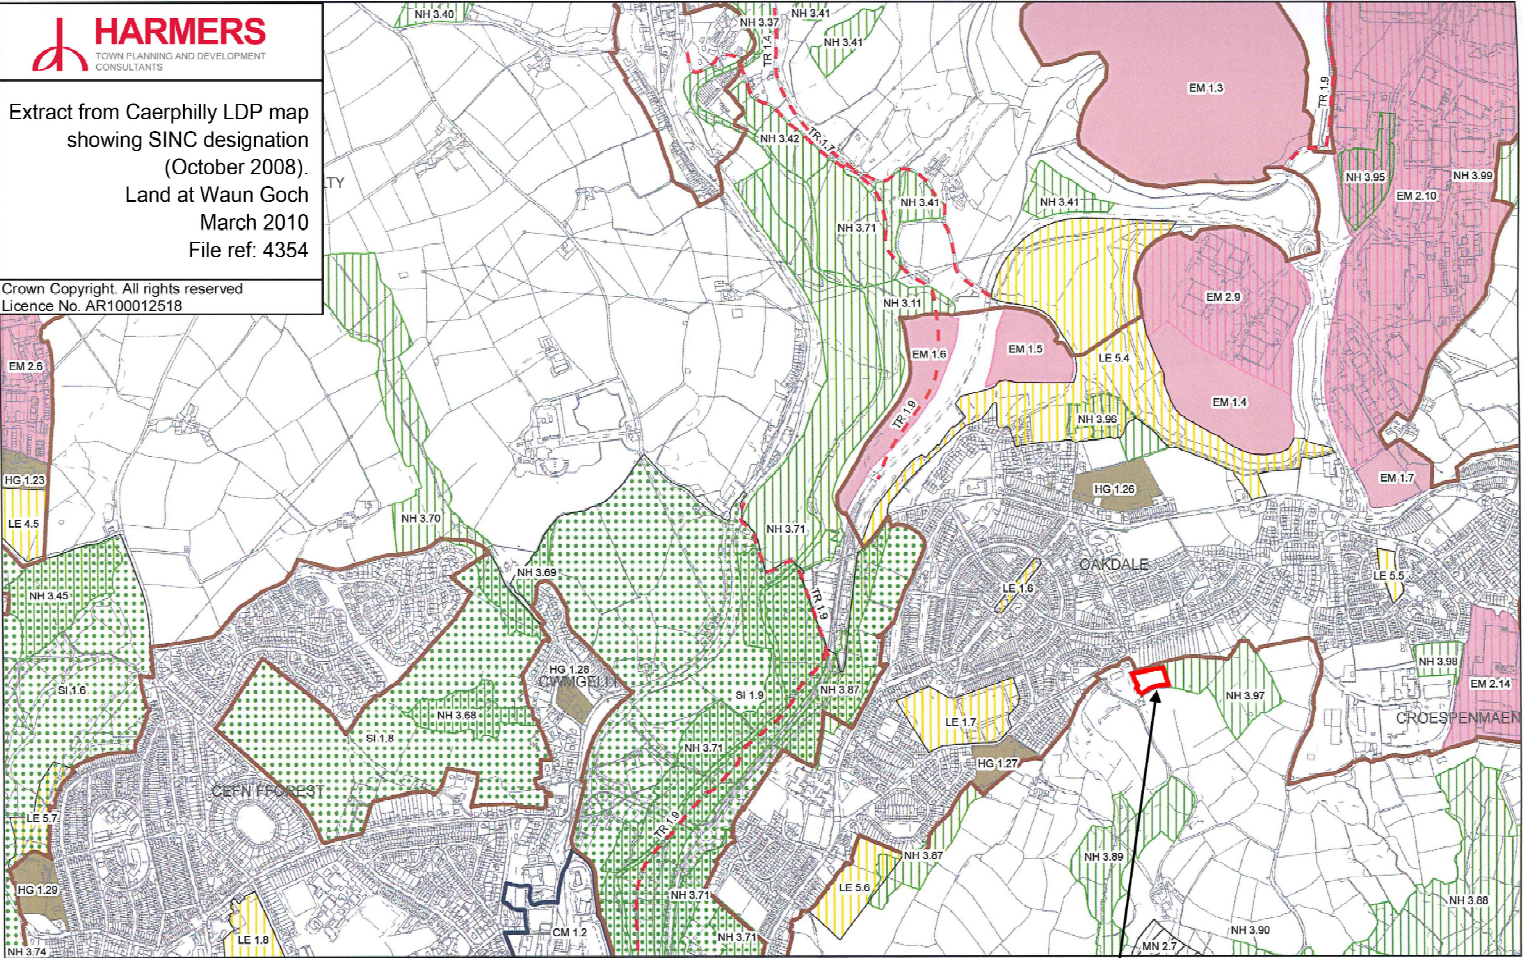

Extract from Caerphilly LDP map
showing SINC designation
(October 2008).
Land at Waun Goch
March 2010
File ref: 4354

Crown Copyright. All rights reserved
Licence No. AR100012518

	Scale: 1:10,000	Proposals Map
	Map Ref: ST1898	DEPOSIT PLAN
© Crown Copyright 2008, Caerphilly County Borough Council, 100025372. © Hawffraint y Goron, 2008. Cyngor Bwrdeistref Sirol Caerffili, 100025372.		

16
Caerphilly CBC Local Development Plan
Up to 2021

Land at Waun Goch